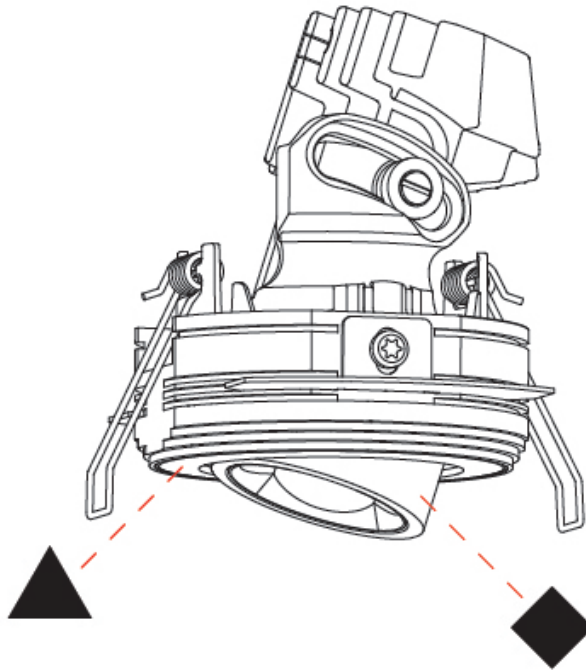

OIKO PRO ROUND ADJUSTABLE TRIMLESS

A35885-

PROJECT

TYPE

SPECIFIER

QUANTITY

DATE